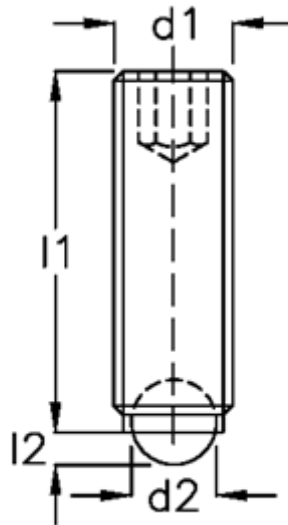

Article number: 20902681

Description: E+G Ball point screw  
GN 605-M12-40-A

## Measures

---

|                  |       |
|------------------|-------|
| d1               | = M12 |
| d2               | = 8.0 |
| Internal hexagon | = 6.0 |
| l1               | = 40  |
| l2               | = 2.8 |